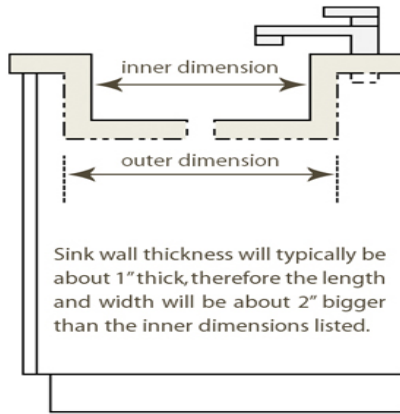

*Double Ramp 18"x16"x6" ea*

**Vessels and Pedestals**

*Funnel 16"x6.5"*

*Designer 16"x16"x1.25"*

*Pedestal 15.25"x5"*

*Undermount -Custom*

**Special Textures and Finishes**

*Recycled Glass*